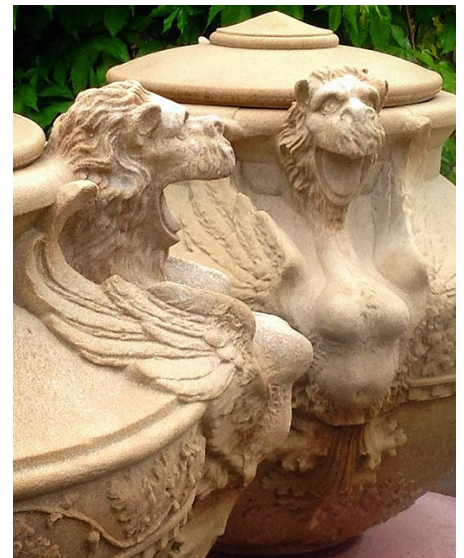

LONGSHADOW[®]

Dry Cast Limestone

VENETIAN LION URN

Richly detailed representation of the *Winged Lion of Venice*.

The **Venetian Lion Urn** adds a serene, majestic statement to its surroundings.

Kaffe Wash, naturally aged

Venetian Lion Urn & Lid LS 9748

25" high
25.5" wide
12" square base
226 lb.
optional lid included

Classic Garden Ornaments, Ltd.[®]

Pomona, Illinois 62975

Phone: 618 893 4832 ✉ charlotte@longshadow.com
www.longshadow.com