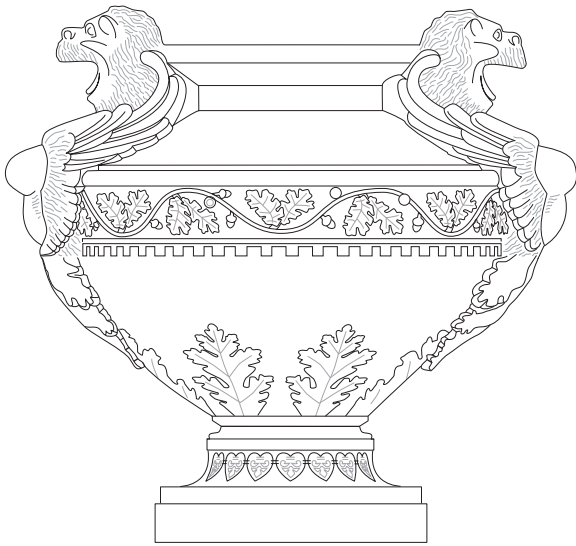

LONGSHADOW[®]

Dry Cast Limestone

VENETIAN LION URN

Richly detailed representation of the *Winged Lion of Venice*.

The **Venetian Lion Urn** adds a serene, majestic statement to its surroundings.

Kaffe Wash, naturally aged

Venetian Lion Urn & Lid LS 9748

25" high
25.5" wide
12" square base
226 lb.
optional lid included

Classic Garden Ornaments, Ltd.[®]

Pomona, Illinois 62975

Phone: 618 893 4832 ✉ charlotte@longshadow.com
www.longshadow.com