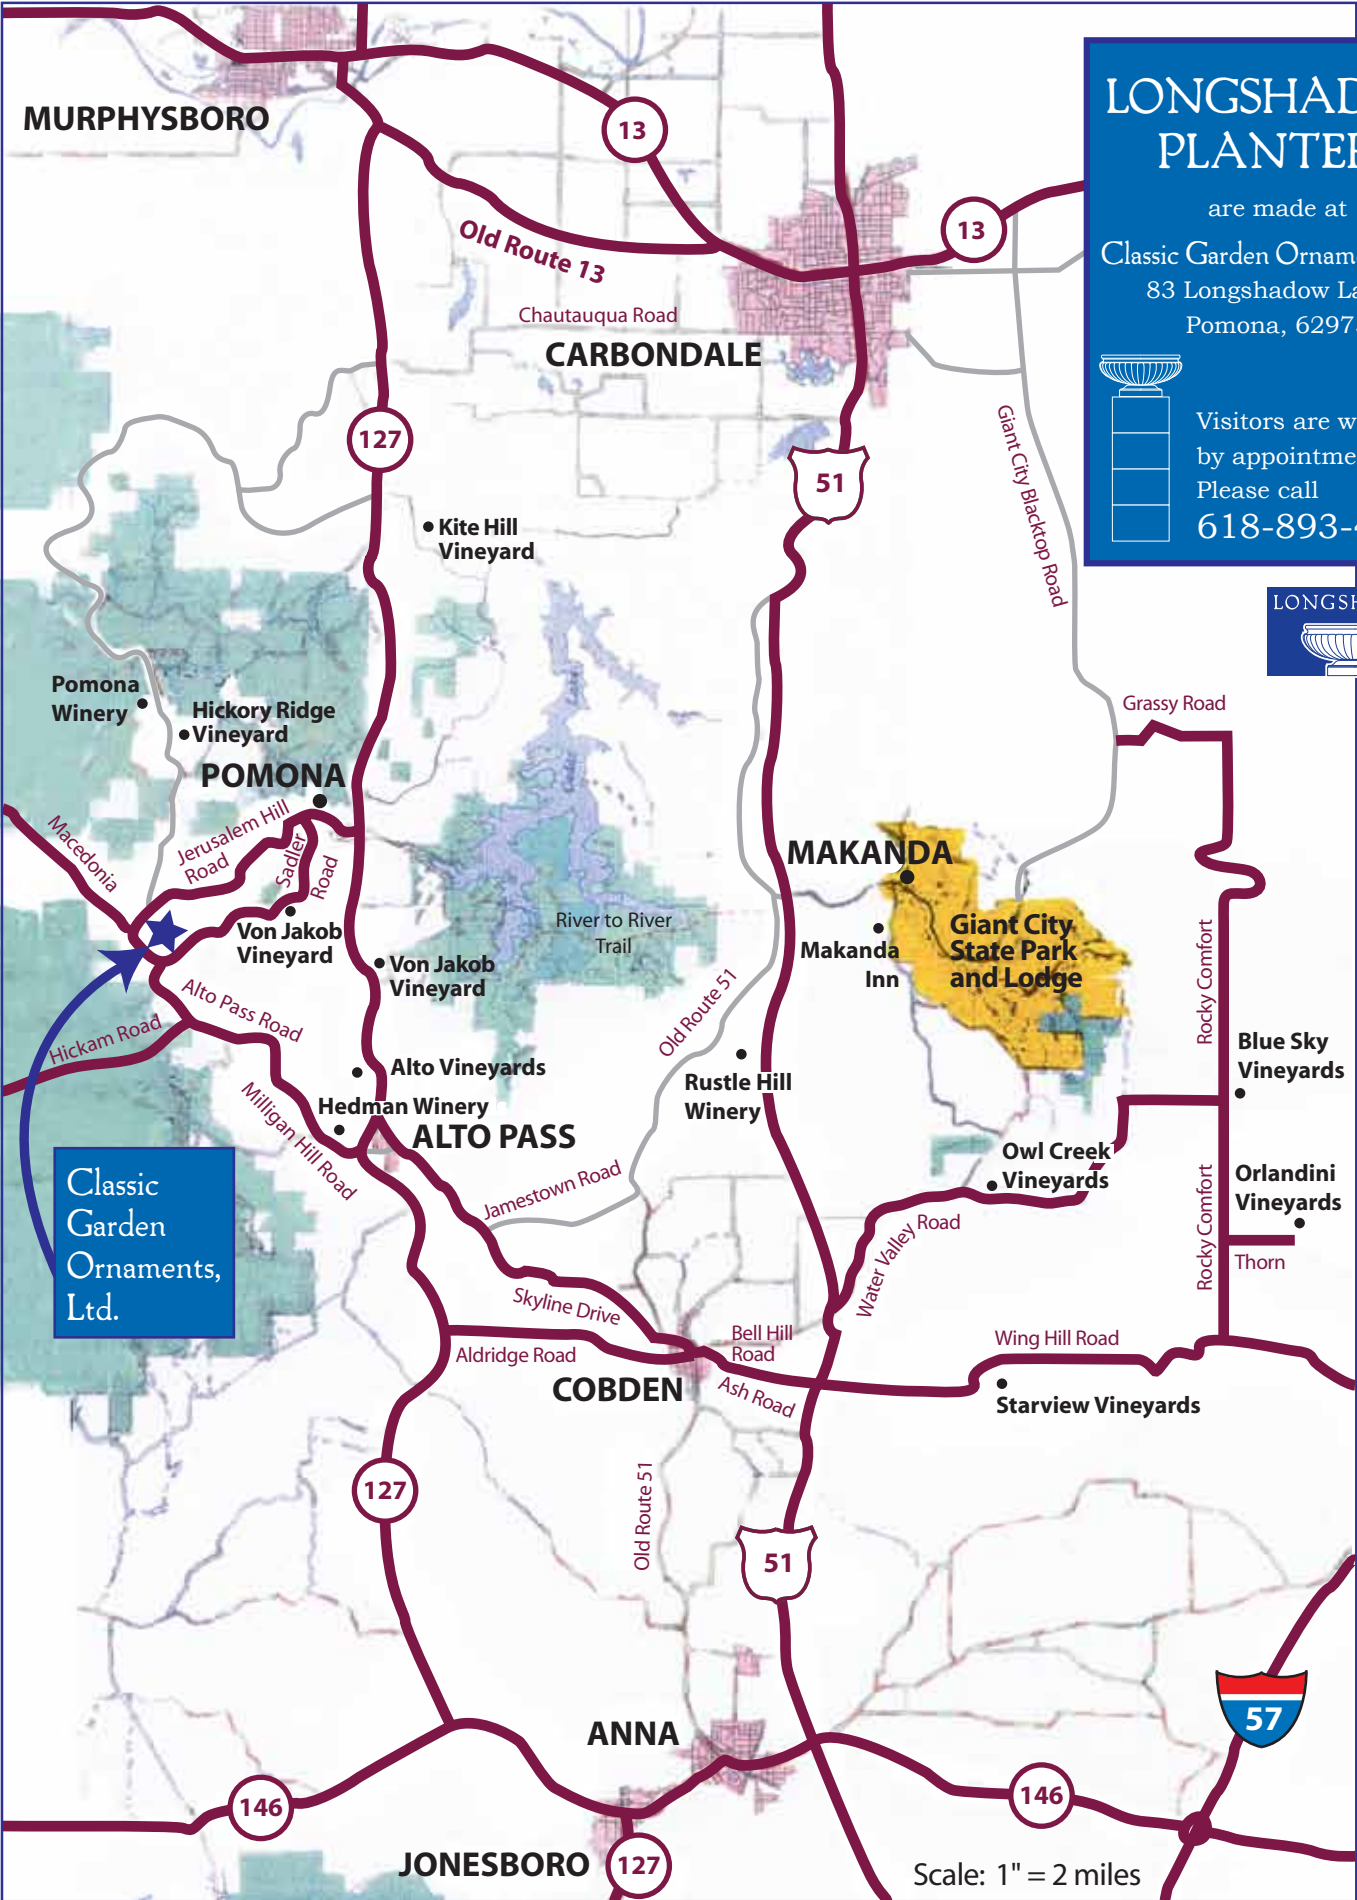

“Fabricia in Horto Nostro”

**LONGSHADOW
PLANTERS**

are made at
Classic Garden Ornaments, Ltd.
83 Longshadow Lane,
Pomona, 62975

Visitors are welcome
by appointment.
Please call
618-893-4831

“Factory in a Garden”